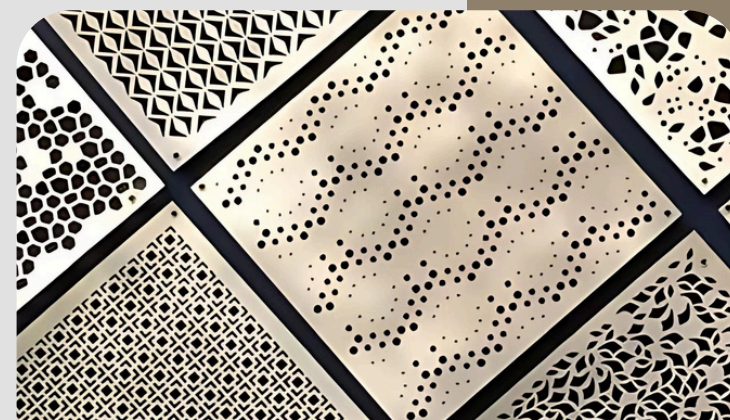

Home Decor

www.hamtonmetal.com