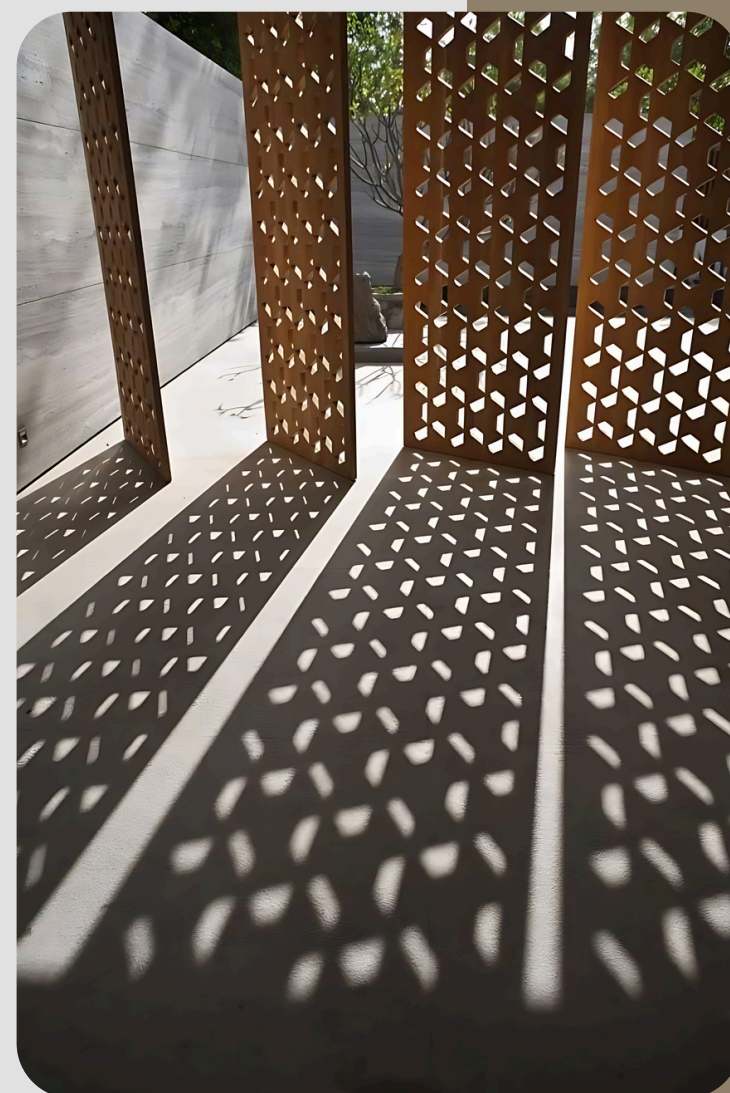

ORE
THE POWER INSIDE

dimensions (cm)
L 110 x W 80 x H 37

weight
9,7 kg

Home Decor

DECORATIVE PANEL

We are happy to make furniture that will keep your family comfortable and warm in a tidy and modern home.

www.hamtonmetal.com