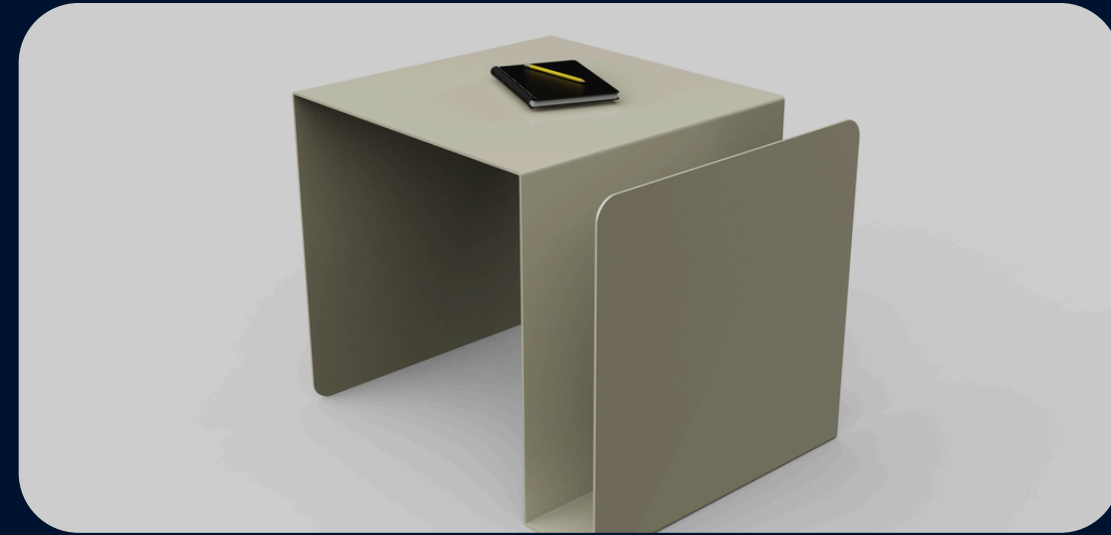

2024
NEW
COLLECTION

Transforming furniture
with creativity

HT
HAMTON
METAL GROUP

www.hamtonmetal.com

ZEN
THE LIGHT OF THE MOON

dimensions (cm)
L 55 x W 35 x H 49

weight
8 kg

BELL

ONLY FOUND IN THE POEMS

dimensions (cm)

L 50 x W 50 x H 42

weight

12,5 kg

NUN

ABOVE ON THE SKIES

dimensions (cm)
L 50 x W 40 x H 40

weight
5,5kg

PLAT
THE RENEWAL OF THE LIFE

dimensions (cm)
L 55 x W 40 x H 60

weight
6,5 kg

LUXURY LIVING

Indulge in Opulent Furniture
Creations

SHINE

THE RENEWAL OF THE LIFE

ORE
THE POWER INSIDE

dimensions (cm)
L 110 x W 80 x H 37

weight
9,7 kg

Home Decor

DECORATIVE PANEL

We are happy to make furniture that will keep your family comfortable and warm in a tidy and modern home.

www.hamtonmetal.com