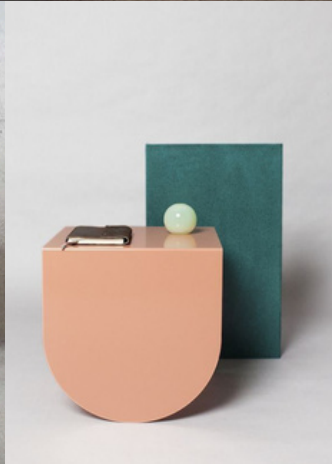

2023 COLLECTION