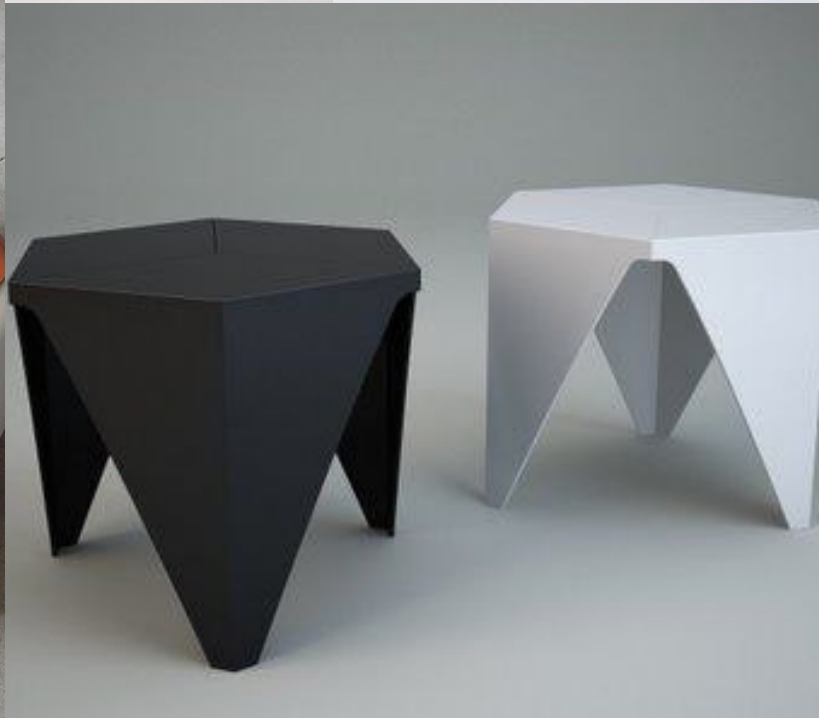

2023 COLLECTION