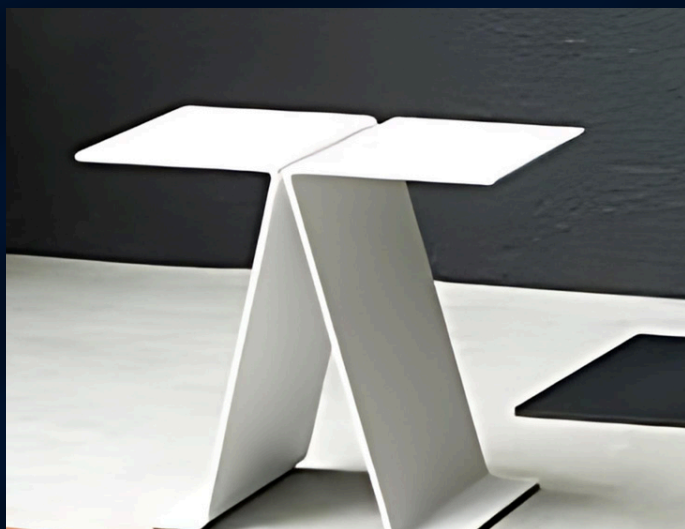

2024
NEW
COLLECTION

Transforming furniture
with creativity

HT
HAMTON
METAL GROUP

www.hamtonmetal.com

ZEN
THE LIGHT OF THE MOON

dimensions (cm)
L 55 x W 35 x H 49

weight
8 kg

BELL

ONLY FOUND IN THE POEMS

dimensions (cm)

L 50 x W 50 x H 42

weight

12,5 kg

NUN

ABOVE ON THE SKIES

dimensions (cm)
L 50 x W 40 x H 40

weight
5,5kg

PLAT
THE RENEWAL OF THE LIFE

dimensions (cm)
L 55 x W 40 x H 60

weight
6,5 kg

LUXURY LIVING

Indulge in Opulent Furniture
Creations

SHINE

THE RENEWAL OF THE LIFE

ORE
THE POWER INSIDE

dimensions (cm)
L 110 x W 80 x H 37

weight
9,7 kg

Home Decor

DECORATIVE PANEL

We are happy to make furniture that will keep your family comfortable and warm in a tidy and modern home.

www.hamtonmetal.com