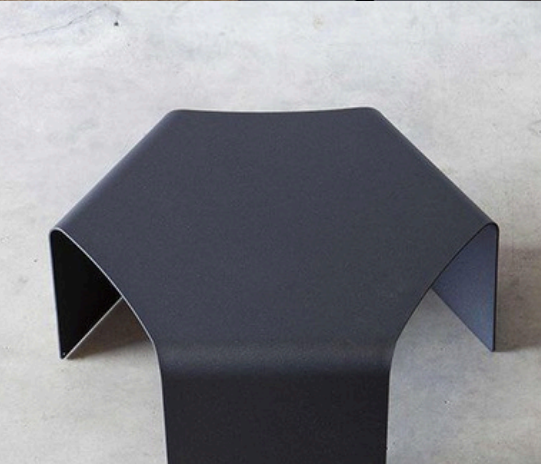

2023 COLLECTION