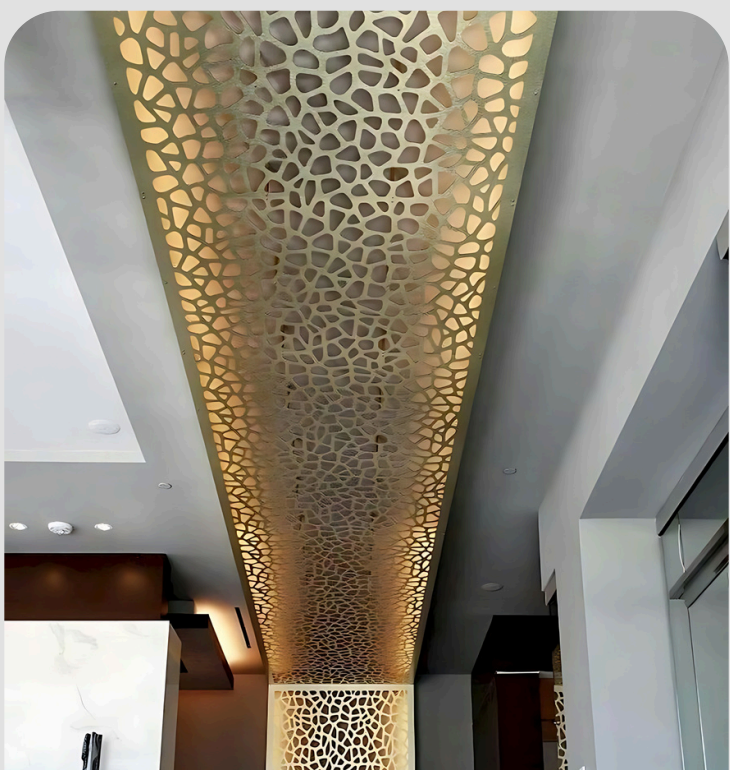

Home Decor

www.hamtonmetal.com