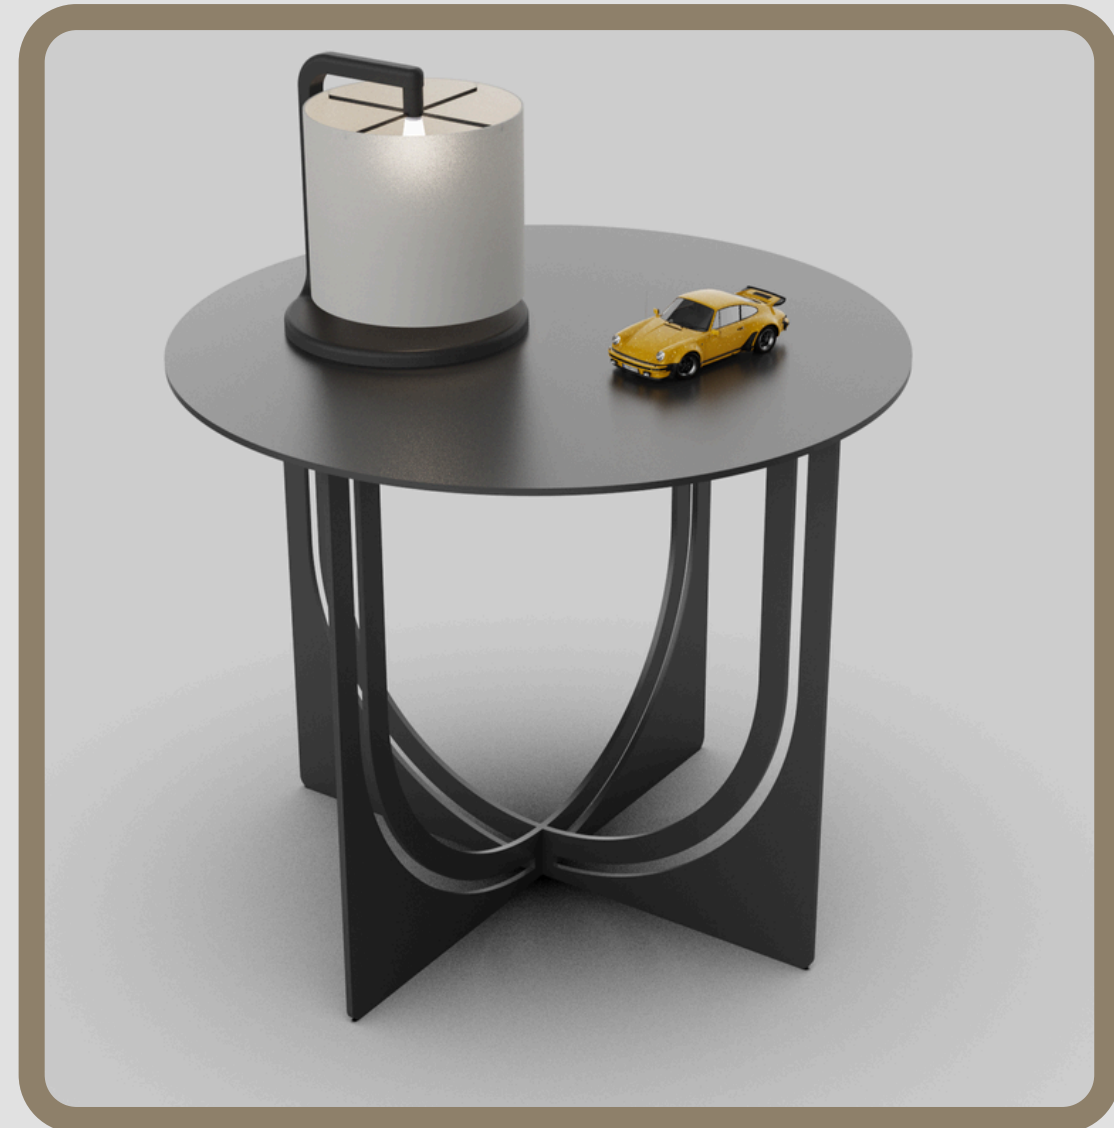

2024
NEW
COLLECTION

Transforming furniture
with creativity

HT
HAMTON
METAL GROUP

www.hamtonmetal.com

ZEN
THE LIGHT OF THE MOON

dimensions (cm)
L 55 x W 35 x H 49

weight
8 kg

BELL

ONLY FOUND IN THE POEMS

dimensions (cm)

L 50 x W 50 x H 42

weight

12,5 kg

NUN

ABOVE ON THE SKIES

dimensions (cm)
L 50 x W 40 x H 40

weight
5,5kg

PLAT
THE RENEWAL OF THE LIFE

dimensions (cm)
L 55 x W 40 x H 60

weight
6,5 kg

LUXURY LIVING

Indulge in Opulent Furniture
Creations

SHINE

THE RENEWAL OF THE LIFE

ORE
THE POWER INSIDE

dimensions (cm)
L 110 x W 80 x H 37

weight
9,7 kg

Home Decor

DECORATIVE PANEL

We are happy to make furniture that will keep your family comfortable and warm in a tidy and modern home.

www.hamtonmetal.com