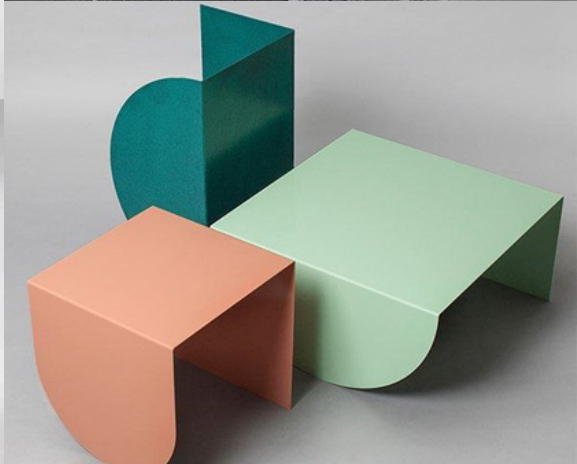

2023 COLLECTION