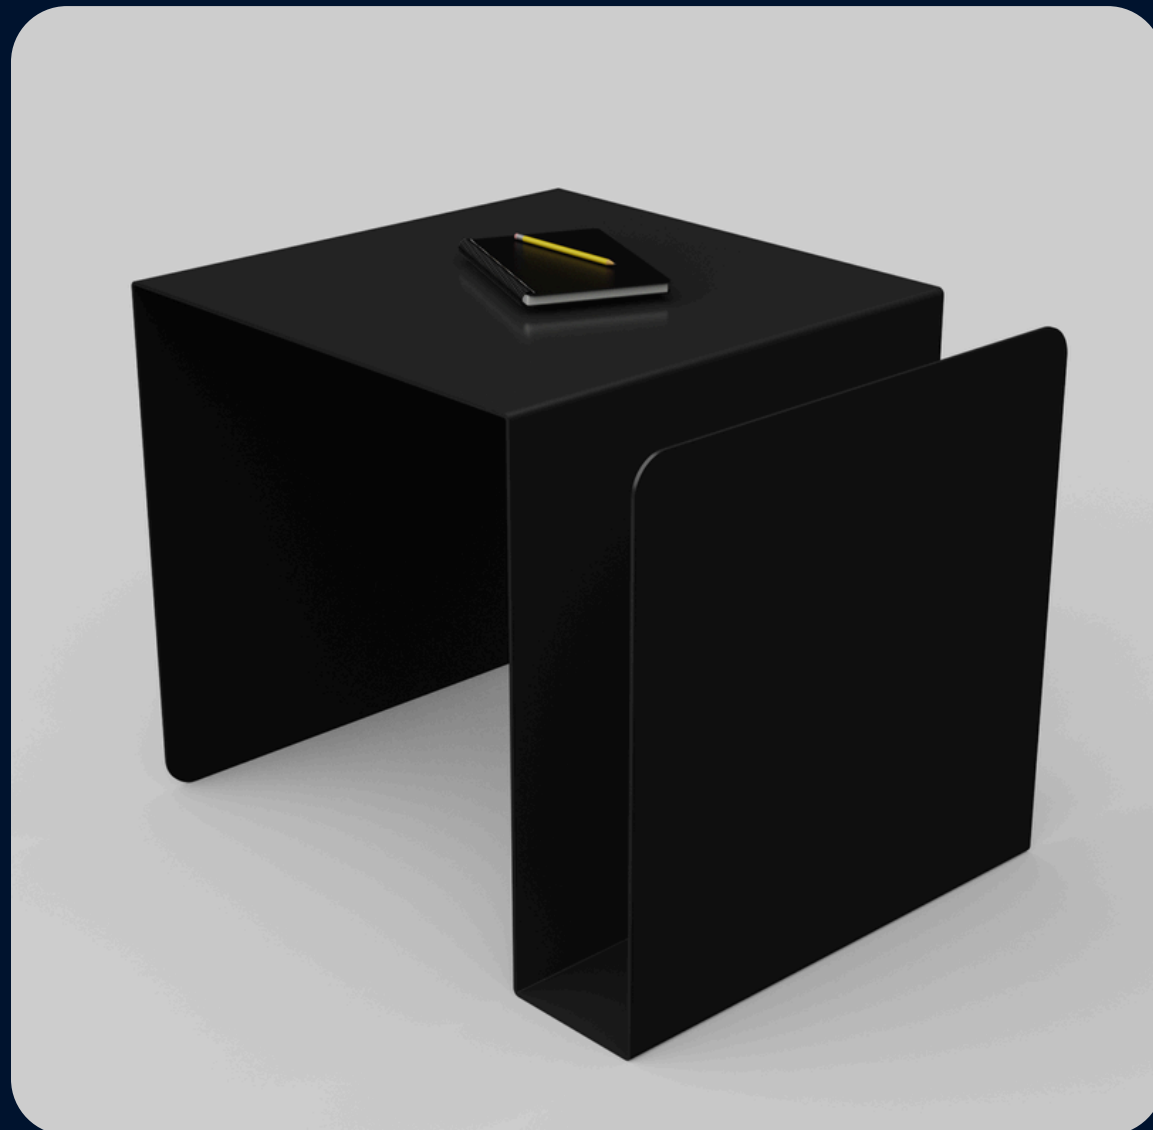

2024
NEW
COLLECTION

Transforming furniture
with creativity

HT
HAMTON
METAL GROUP

www.hamtonmetal.com

ZEN
THE LIGHT OF THE MOON

dimensions (cm)
L 55 x W 35 x H 49

weight
8 kg

BELL

ONLY FOUND IN THE POEMS

dimensions (cm)

L 50 x W 50 x H 42

weight

12,5 kg

NUN

ABOVE ON THE SKIES

dimensions (cm)
L 50 x W 40 x H 40

weight
5,5kg

PLAT
THE RENEWAL OF THE LIFE

dimensions (cm)
L 55 x W 40 x H 60

weight
6,5 kg

LUXURY LIVING

Indulge in Opulent Furniture
Creations

SHINE

THE RENEWAL OF THE LIFE

ORE
THE POWER INSIDE

dimensions (cm)
L 110 x W 80 x H 37

weight
9,7 kg

Home Decor

DECORATIVE PANEL

We are happy to make furniture that will keep your family comfortable and warm in a tidy and modern home.

www.hamtonmetal.com