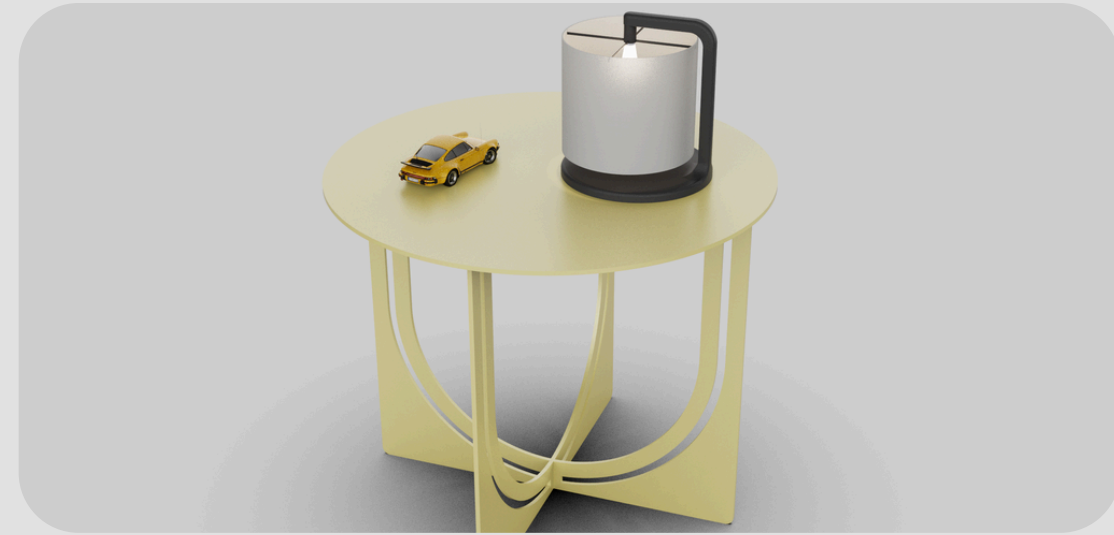

2024
NEW
COLLECTION

Transforming furniture
with creativity

HT
HAMTON
METAL GROUP

www.hamtonmetal.com

ZEN
THE LIGHT OF THE MOON

dimensions (cm)
L 55 x W 35 x H 49

weight
8 kg

BELL

ONLY FOUND IN THE POEMS

dimensions (cm)

L 50 x W 50 x H 42

weight

12,5 kg

NUN

ABOVE ON THE SKIES

dimensions (cm)
L 50 x W 40 x H 40

weight
5,5kg

PLAT
THE RENEWAL OF THE LIFE

dimensions (cm)
L 55 x W 40 x H 60

weight
6,5 kg

LUXURY LIVING

Indulge in Opulent Furniture
Creations

SHINE

THE RENEWAL OF THE LIFE

ORE
THE POWER INSIDE

dimensions (cm)
L 110 x W 80 x H 37

weight
9,7 kg

Home Decor

DECORATIVE PANEL

We are happy to make furniture that will keep your family comfortable and warm in a tidy and modern home.

www.hamtonmetal.com